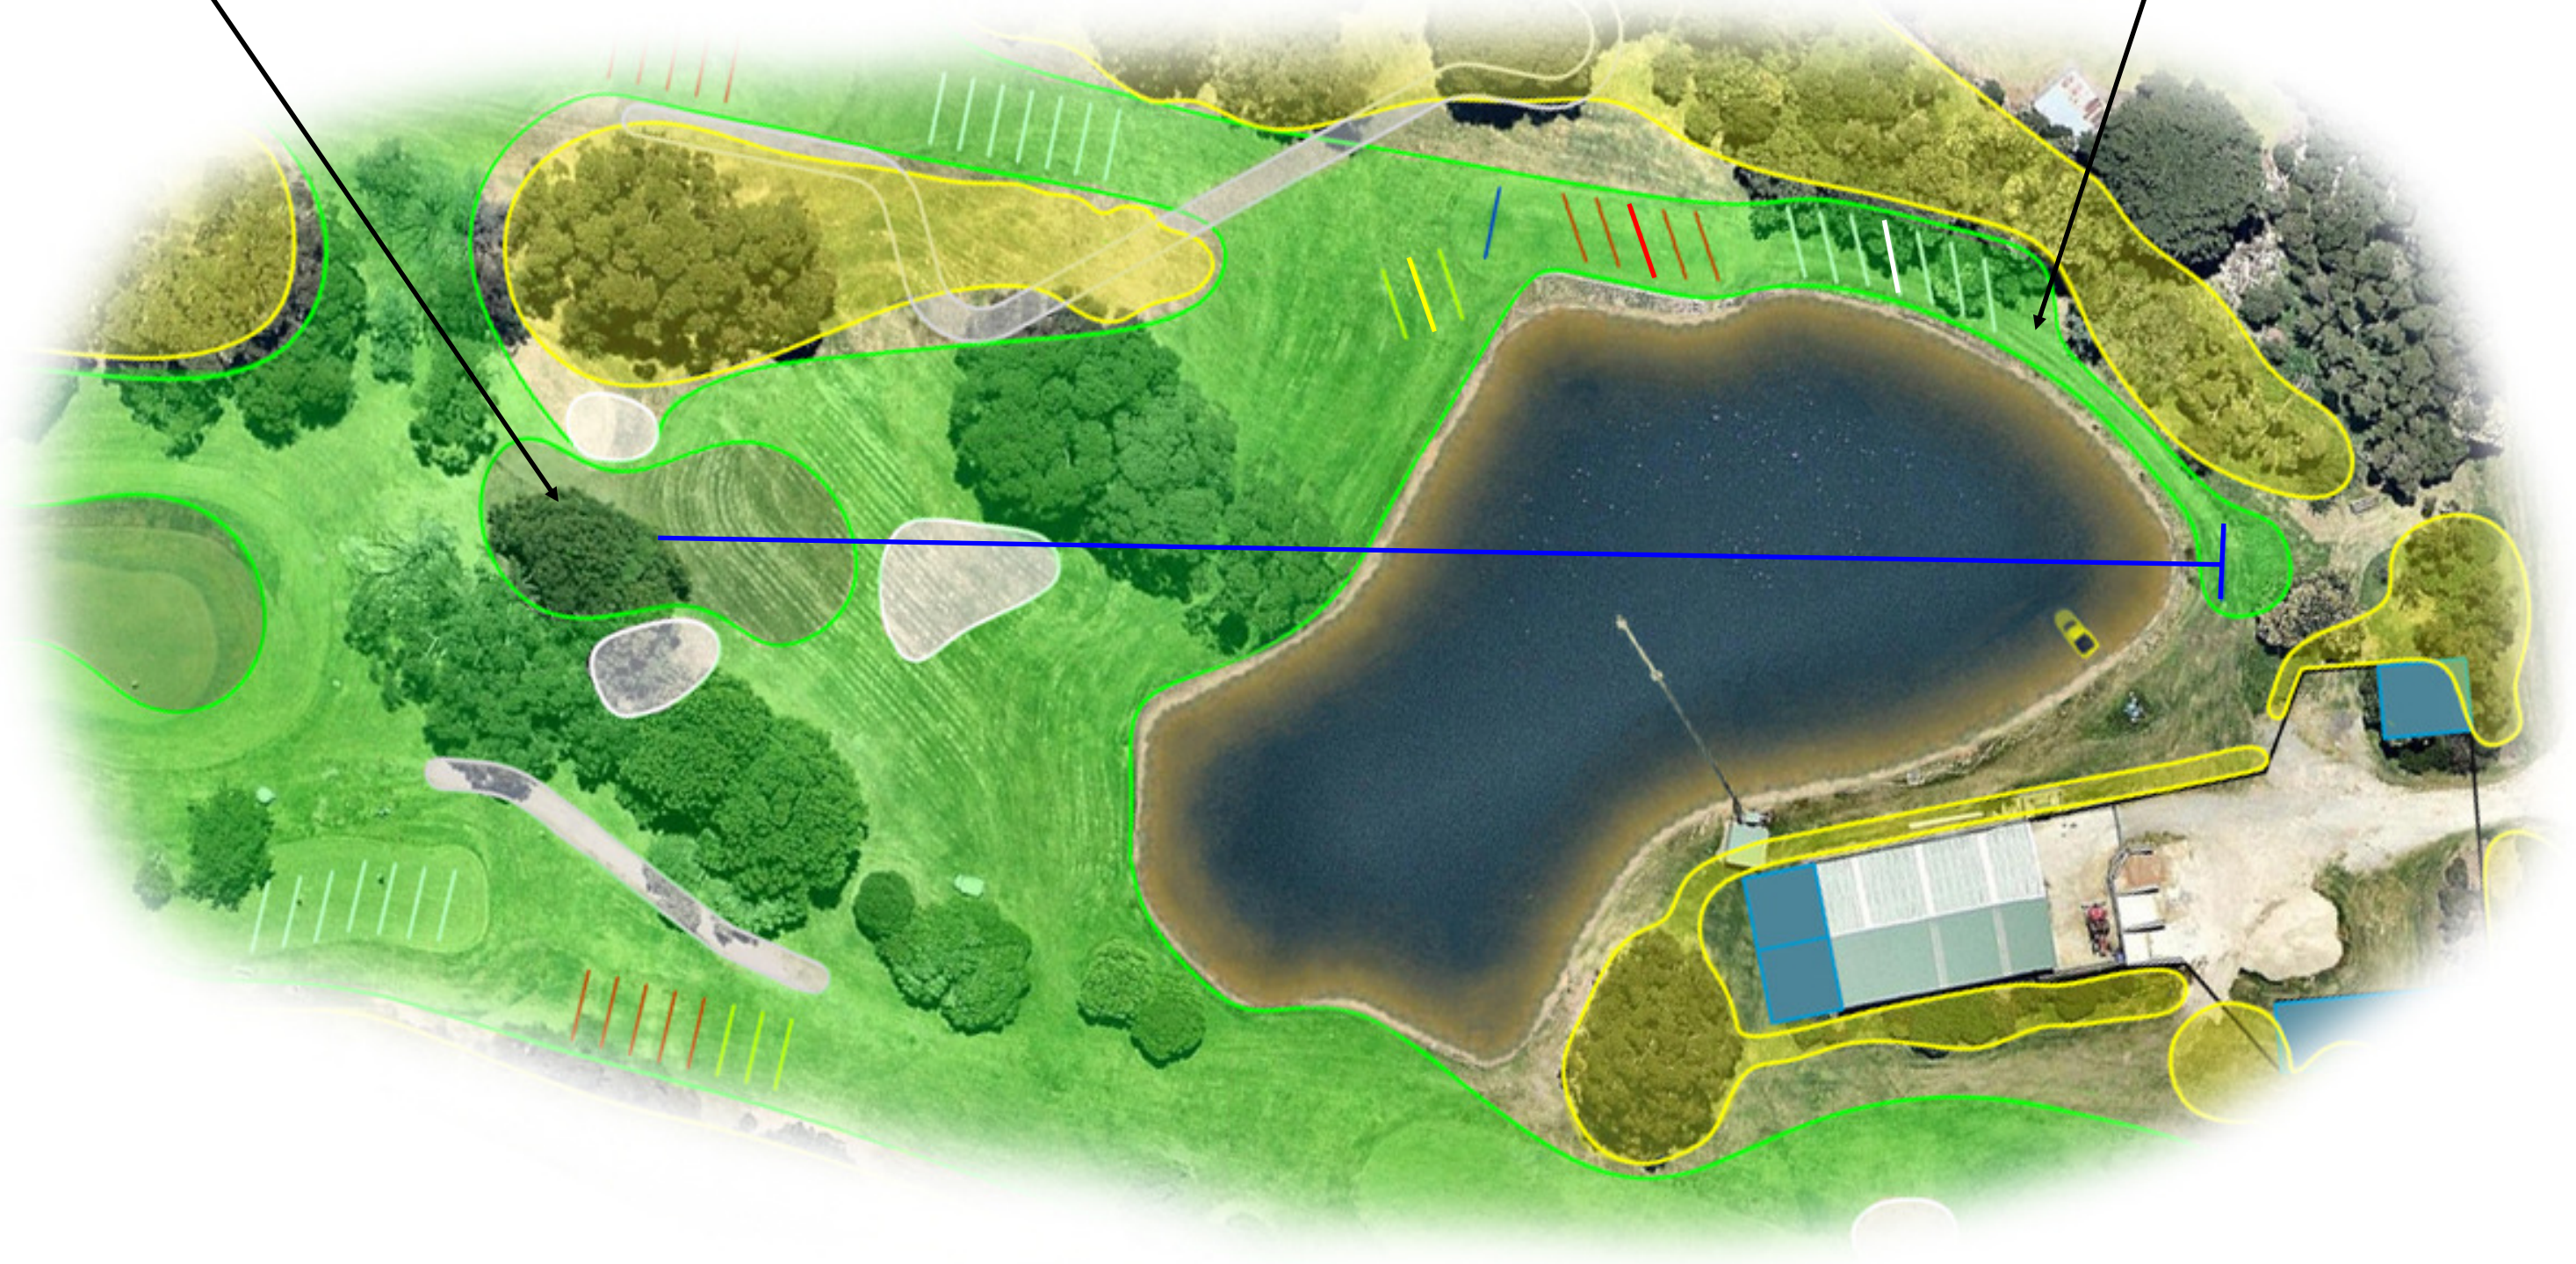

FROM CURRENT PERMANENT MARKERS

NEW HOLE

NEW GREEN

Existing 13th tee extended.

FROM REDEVELOPED TEES WITH CYCLIC TEE POSITIONING	HOLE 13		PAR 3	
	130m	105m	85m	36m